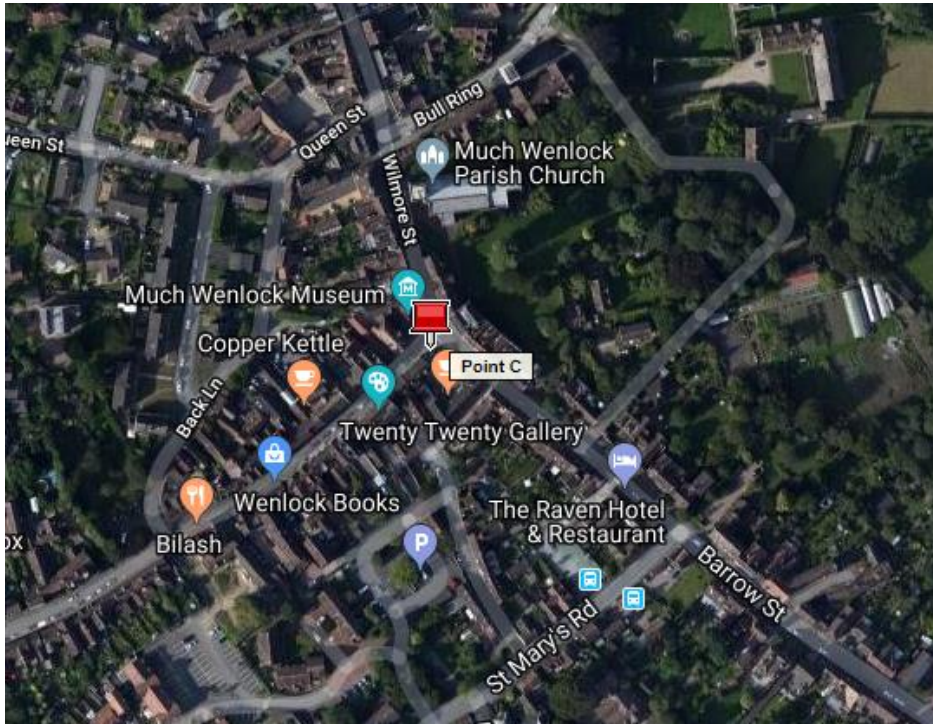

PROPOSED SITE LOCATION FOR POST BOX: High Street, close to the junction of Barrow Street, Much Wenlock, TF13 6HR

https://gridreferencefinder.com/?gr=SO6235199929|Point_s_C|0&t=Point%20C&v=h

PROPOSED STREET VIEW LOCATION: Post box to be installed on the paved area where the cone has been placed in the photo below