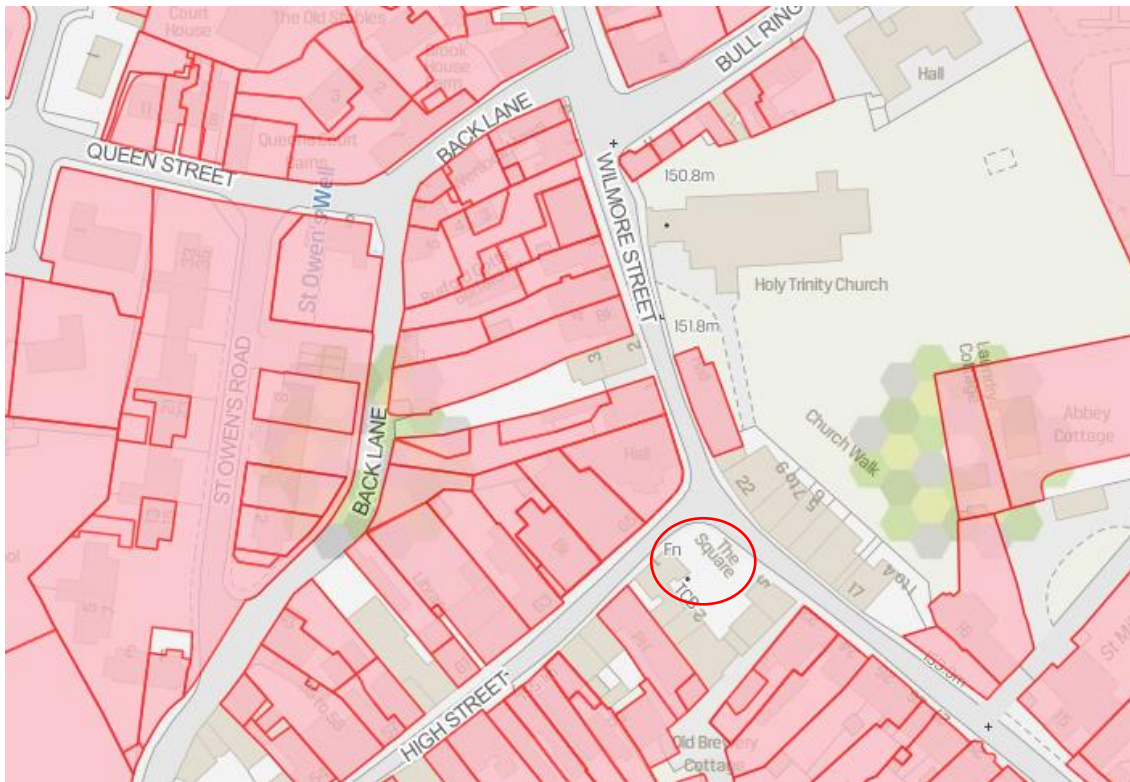

LAND REGISTRY: